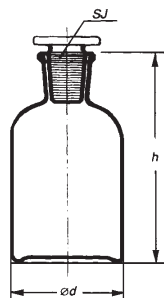

Reagent Bottles, narrow mouth without stopper

Soda-Lime Glass

Catalogue Number **2000**

CAPACITY	PACK CONTENT	Clear	Amber
50 ml	48		
100 ml	70		
250 ml	30		
500 ml	15		
1000 ml	12		

Reagent Bottles, narrow mouth with glass stopper

Soda-Lime Glass

Catalogue Number **2002**

CAPACITY	PACK CONTENT	PRICE PER PACK	Clear	Amber
50 ml	48			
100 ml	70			
250 ml	30			
500 ml	15			
1000 ml	12			
2000 ml	6			

Square Reagent Bottles, wide mouth with glass stopper