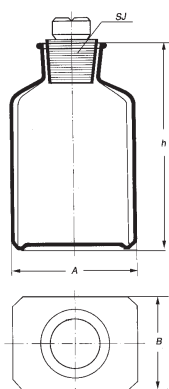

Soda-Lime Glass

Catalogue Number **2002**

CAPACITY	PACK CONTENT	PRICE PER PACK	Clear	Amber
50 ml	48			
100 ml	70			
250 ml	30			
500 ml	15			
1000 ml	12			
2000 ml	6			

Square Reagent Bottles, wide mouth with glass stopper

Soda-Lime Glass

Catalogue Number **2043**

CAPACITY	PACK QUANTITY	Clear	Amber
100 ml	48		
150 ml	18		
250 ml	42		
350 ml	30		
500 ml	24		
750 ml	15		

Reagent Bottles, wide mouth with glass stopper

Soda-Lime Glass