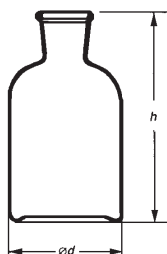

Reagent Bottles, narrow mouth without stopper

Soda-Lime Glass

Catalogue Number **2000**

CAPACITY	PACK CONTENT	Clear	Amber
50 ml	48		
100 ml	70		
250 ml	30		
500 ml	15		
1000 ml	12		

Reagent Bottles, narrow mouth with glass stopper

Soda-Lime Glass

Catalogue Number **2002**

CAPACITY	PACK CONTENT	PRICE PER PACK	Clear	Amber
50 ml	48			
100 ml	70			
250 ml	30			
500 ml	15			
1000 ml	12			
2000 ml	6			

Square Reagent Bottles, wide mouth with glass stopper